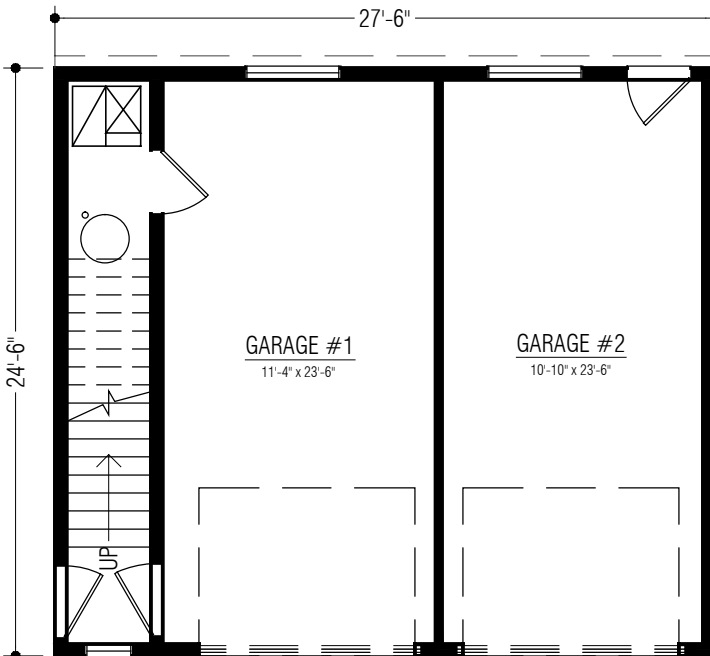

GARAGE SUITE 604 FT² (56.11m²)
 MAIN LEVEL 674 FT² (62.62m²)
 TOTAL 1278 FT² (118.73m²)

GARDEN
SUITE

LINCOLNBERG
 HOMES